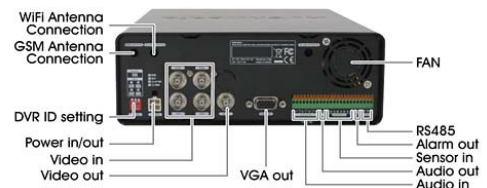

Remote Software Integration: CM3000/CM3000 Gold, WebViewer, PDAViewer, iPhone-Viewer and JavaViewer

## ΕΞΕΙΔΙΚΕΥΜΕΝΕΣ ΚΑΜΕΡΕΣ ΕΣΩΤΕΡΙΚΕΣ / ΕΞΩΤΕΡΙΚΕΣ

Front

Rear

Item	AVerDiGi MOB1304 NET
Video Compression	MPEG4
Video In/ Video out	4/2
Video Output	VGA x 1, BNC x 1
Audio In/ Audio Out	4/1
Sensor In/ Relay Out	4/1
Display Frame Rate (NTSC/PAL)	Real-Time
Recording Frame Rate (NTSC/PAL)	CIF: 120/100 fps D1: 60/50 fps D1 Enhance: 30/25 fps
Dual Monitor Output	3 kinds of outputs: MAIN/SPOT, MAIN/MAIN, SPOT/MAIN
User Input device	Mouse, remote control, LCM
Backup Device	USB A-type x 1 (connect with USB mouse, storage), USB B-type x 1 (connect with PC/NB)
Number of HDDs Supported	1 (One removable 3.5" or 2.5" SATA HDD)
RS485 connector	Built-in RS485 connector for PTZ, Multi-DVR connection
RS232	1, PS2 connector
Network	10/100Mbps, RJ-45 x 1
Power Source	DC12~24V
Power Output	12V DC, 2A, supports camera power
Operating Temperature	0°C~50°C*
Remote Access	WebView, Remote Console, JavaViewer, iPhoneViewer, CM3000/CM3000Gold
Software Support	iStable(Video Stabilizer software), iEnhance(Video processing software for better video quality), USB Playback Console
Bundled Accessories	Remote control, Extended IR cable, Camera power line, Z-bracket
Dimensions (WxHxD)	258mm(W)x80mm(H)x200mm(D)
Net Weight	2.2 Kgs