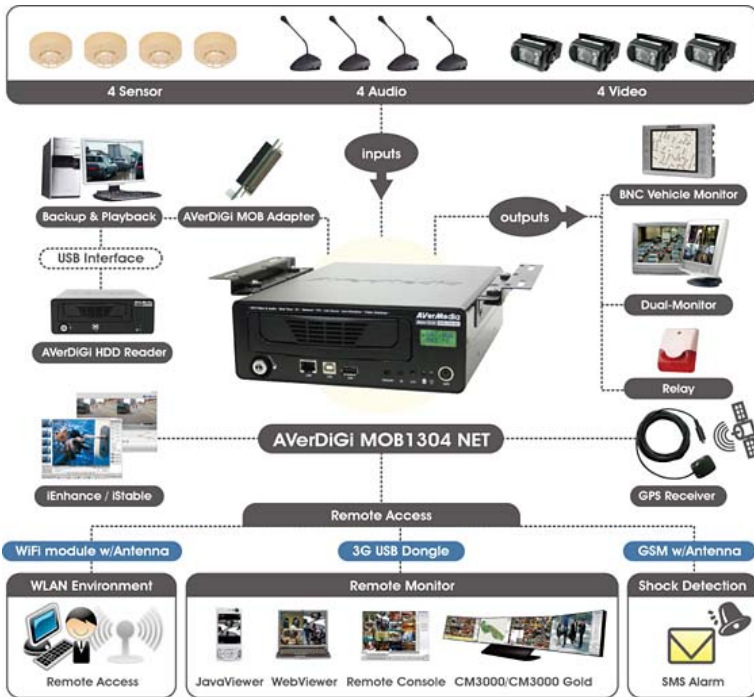

ΕΞΕΙΔΙΚΕΥΜΕΝΕΣ ΚΑΜΕΡΕΣ ΕΣΩΤΕΡΙΚΕΣ / ΕΞΩΤΕΡΙΚΕΣ